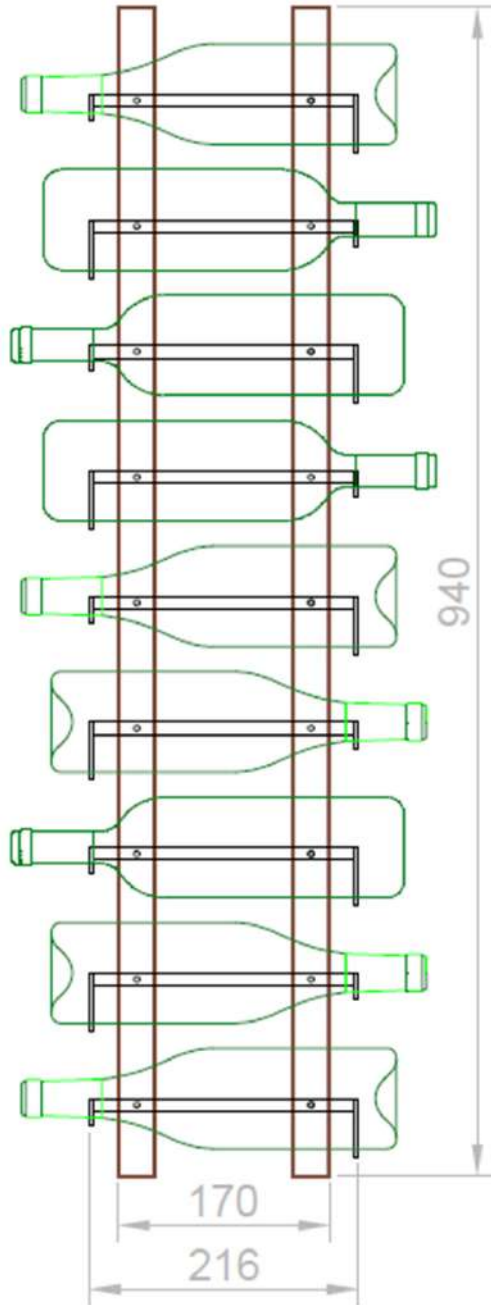

your cellar detail

winy-design.com

TTWine

Bottle holder with Essential and Elegant Design

The wood of the barrel, a precious element in the life of a wine, becomes the essential protagonist in **TTWine**.

Oak meets iron, perfectly shaped to follow the silhouette of the bottle.

TTWine holds 9 bottles horizontally, the optimal condition for preservation.

The barrel, having reached the end of its aging cycle, is dismantled, and the individual staves, properly treated, are regenerated and become the backbone of **TTWine**.

TTWine is ideal for storing your favorite bottles on the wall at home or in your establishment to showcase selected labels to your customers !

TTWine dimension :

Winy by Winest di Paolo Panizzolo

via G. B. Vico, 8 • Paderno D. (MI)