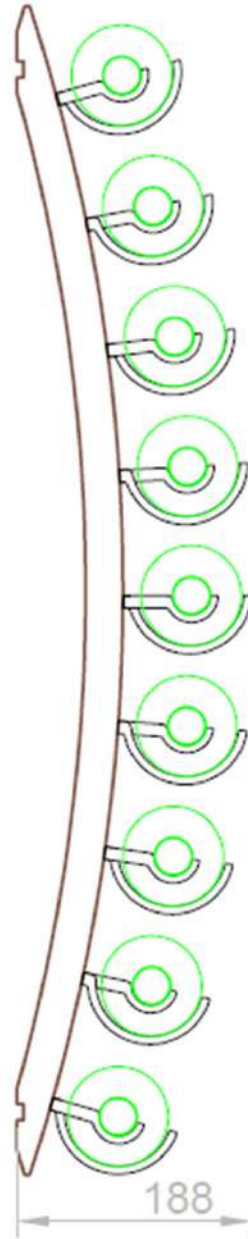

your cellar detail

winy-design.com

TTWine

Bottle holder with Essential and Elegant Design

The wood of the barrel, a precious element in the life of a wine, becomes the essential protagonist in **TTWine**.

Oak meets iron, perfectly shaped to follow the silhouette of the bottle.

TTWine holds 9 bottles horizontally, the optimal condition for preservation.

The barrel, having reached the end of its aging cycle, is dismantled, and the individual staves, properly treated, are regenerated and become the backbone of **TTWine**.

TTWine is ideal for storing your favorite bottles on the wall at home or in your establishment to showcase selected labels to your customers !

TTWine dimension :

Winy by Winest di Paolo Panizzolo

via G. B. Vico, 8 • Paderno D. (MI)